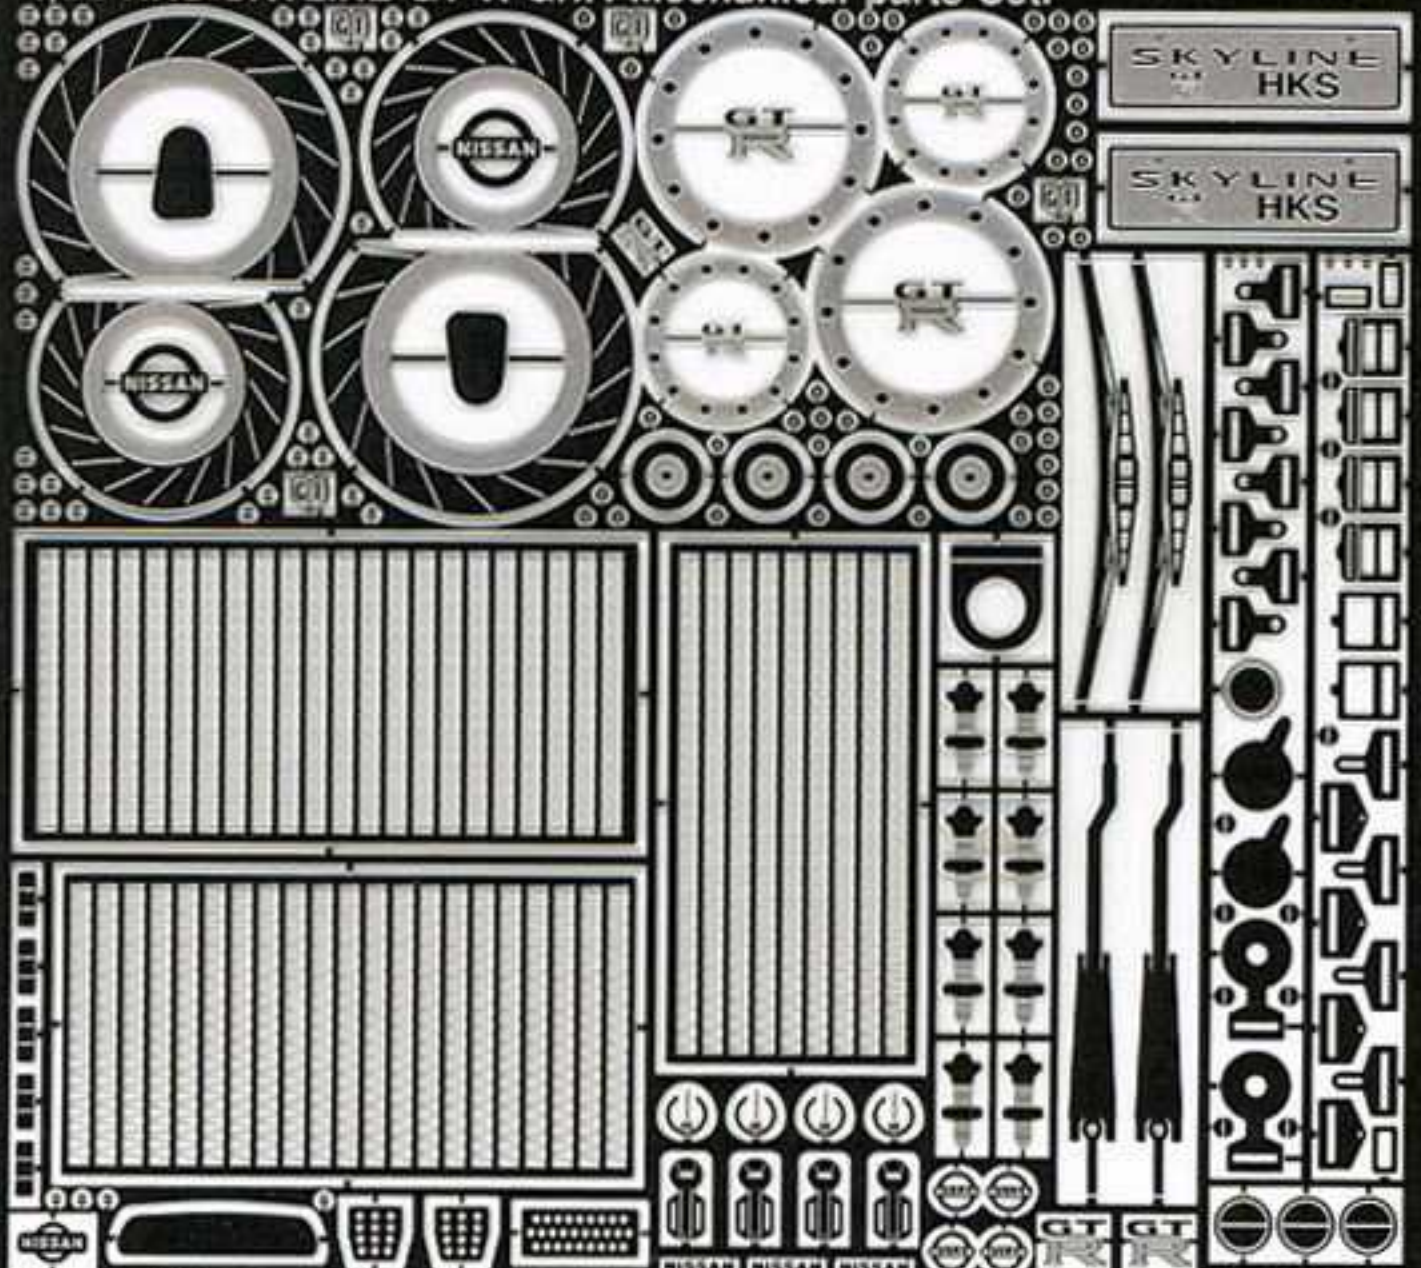

1/24 HKS SKYLINE GT-R Gr.A Mechanical parts Set.

SKYLINE
HKS

SKYLINE
HKS

ARTWORK BY A. Takemura

Model Making Acu-Station

1/24 CALSONIC SKYLINE GTR Gr.A Mechanical parts Set.

CALSONIC
SKYLINE

CALSONIC
SKYLINE