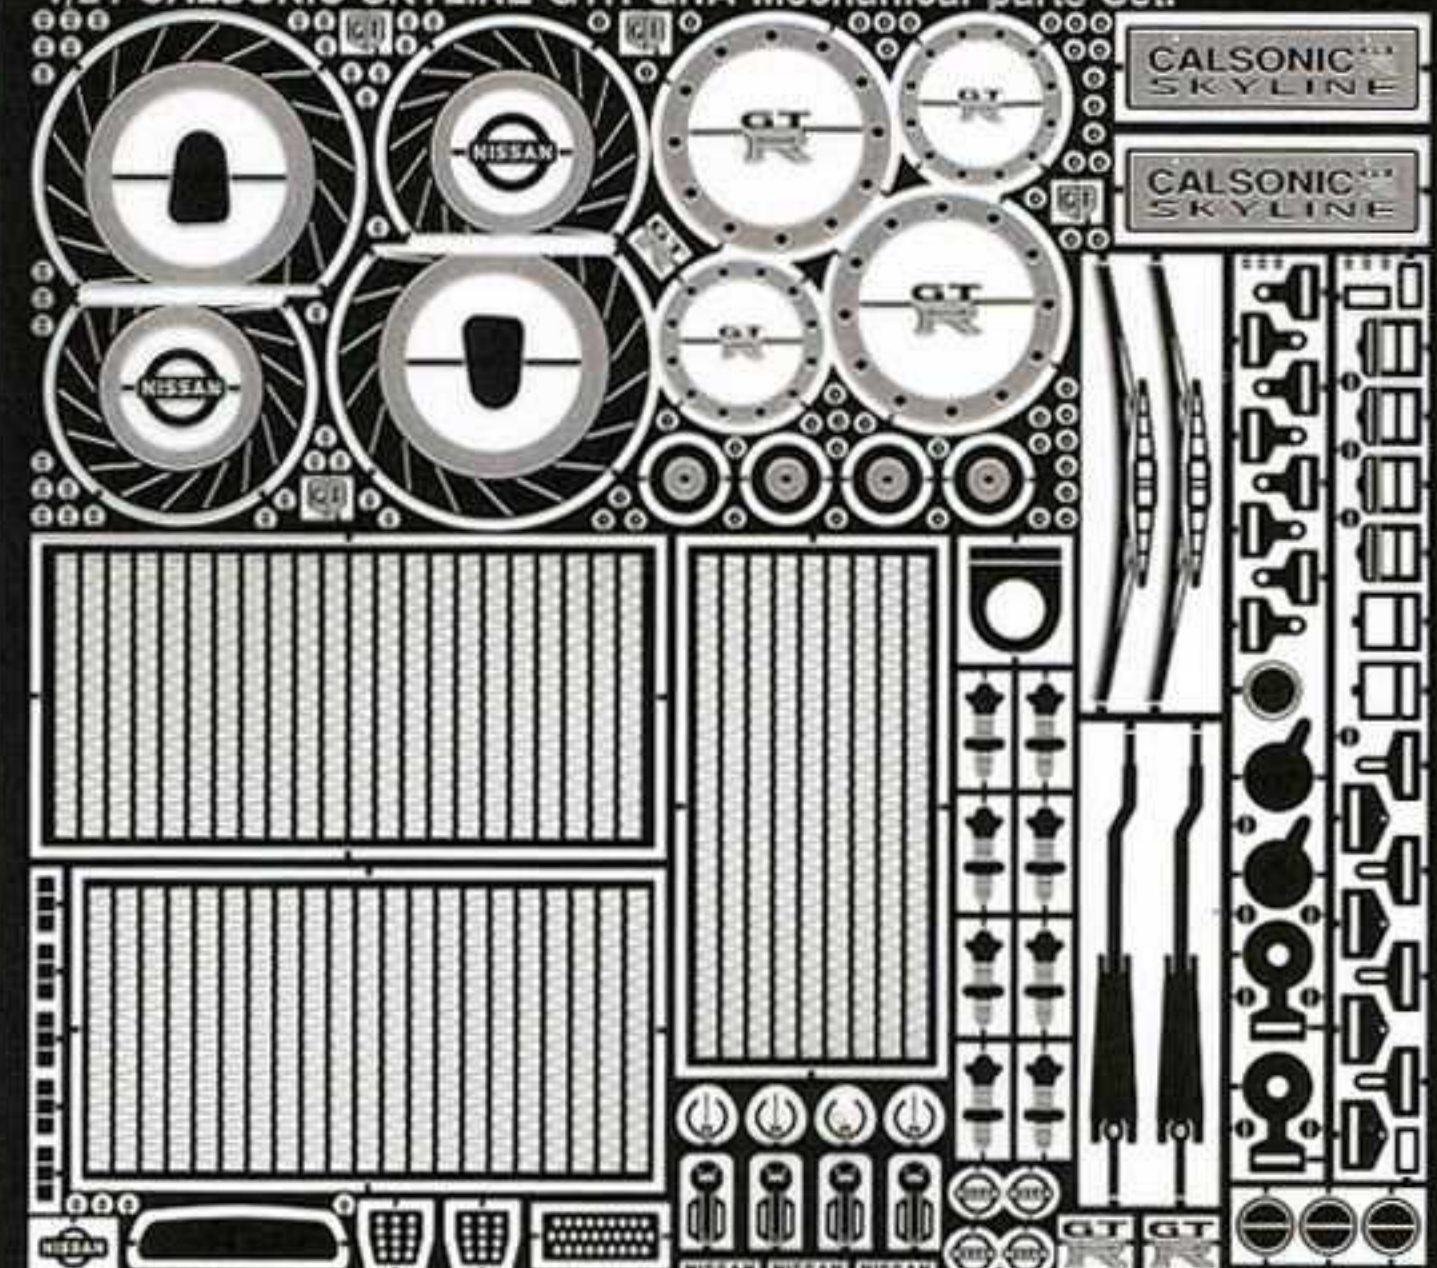

1/24 HKS SKYLINE GT-R Gr.A Mechanical parts Set.

SKYLINE
HKS

SKYLINE
HKS

ARTWORK BY A. Takemura

Model Making Acu-Station

1/24 CALSONIC SKYLINE GTR Gr.A Mechanical parts Set.

CALSONIC
SKYLINE

CALSONIC
SKYLINE